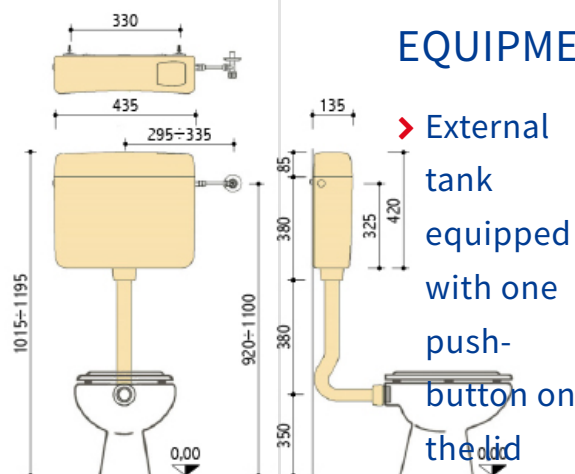

or furniture

CERTIFICAZIONI

DOWNLOAD

VIDEO MANUTENZIONI

CONTATTI

LE QUOTE SONO ESPRESSE IN mm

AND EQUIPMENT

- > External tank equipped with one push-button on the lid

side water connection

- > 1/2" chrome stop cock
- > Anti-condensation
- > 41x19,5 cm Ø 50-44 mm flush elbow
- > Ø 55 44 mm clamp
- > Gasket lubricant package
- > Fixing materials, brackets and plugs

TECHNICAL DATA

maximum water temperature
25°C

irising quantity predetermined setting - out 9